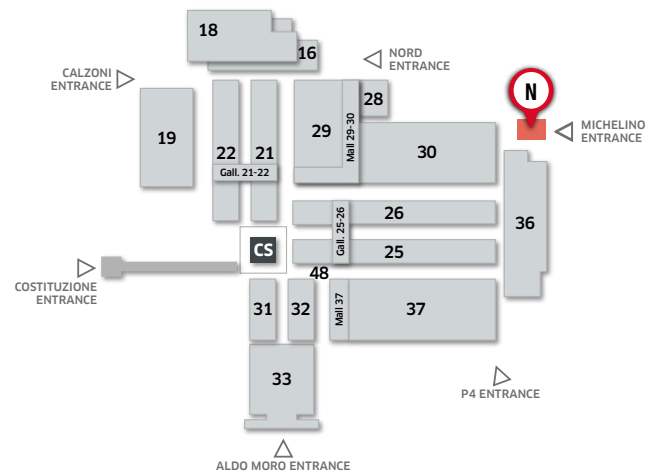

22-26 / 09 / 2025

cod. **102011201**

ADVERTISING POSITIONS MAP

Sign hung on Michelino entrance arcade wall.

Rate € 4,650.00

1 SINGLE-SIDE SIGN

Dimensions: **500 x 300 cm** (width x height)
Bearing: **forex type** (do not use light PVC panels)
Thickness: **max 2 cm / min 1,5 cm**

All signs must be **made up by and at the expense of the Exhibitor.**

DELIVERY

Ad. material must be sent to:
Warehouse CFP - BOLOGNAFIERE
Via Maserati, 13 - 40128 Bologna (Italy)
Tel. +39 335 1343290
Time: 08.00-12.00 Am - 01.00-05.00 Pm
no later than 16 September 2025.